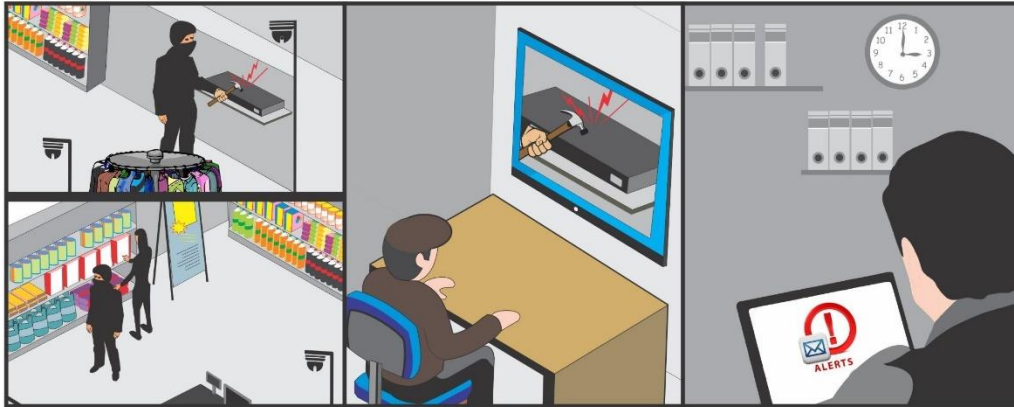

SATATYA FEATURE UPDATE

Feature:

Email with Snapshot

Why: Internet connectivity and bandwidth availability are still some of the major concerns for centralized monitoring at remote locations. Getting a text message in case of an event is an outdated feature, as snapshots and videos still need to be pulled out from the system for further investigation. Sending pictorial notification to the central location or to the concerned person in real-time is a challenging task. This is a very convenient situation for thieves and burglars. They are smart enough not to leave any proof at the targeted location, damaging cameras and NVRs completely. Consequently, there will be lack of pictorial evidence and data which is fundamental for the reimbursement of a claim from an insurance company. To address this issue, Matrix Video Surveillance solution has developed a smart feature called 'Email with Snapshot'.

Feature Description: This feature enables the Video Surveillance solution to send emails with snapshots at a low bandwidth on a pre-configured email, as soon as a threat or tampering is detected in the functioning of cameras or recorders. Email with Snapshot can also be used for other events like Motion Detection, Video Loss, Face Detection, etc. For example, a branch office of a bank in a rural area can send an email with snapshots to the central location with low bandwidth if motion is detected after office hours. With the help of these snapshots the concerned person at the central location can take necessary preventive measures. This feature can be configured to send 1-60 snapshots in a minute, as per the requirement.

MATRIX VIDEO SURVEILLANCE
brings **E-MAIL WITH SNAPSHOT!**
Receive snapshots immediately
over mail and safeguard evidence.

Application: This feature can be used effectively at locations having less bandwidth availability. It is advantageous at locations like remote banks, ATM centres and financial firms, which are prone to thefts and robberies.