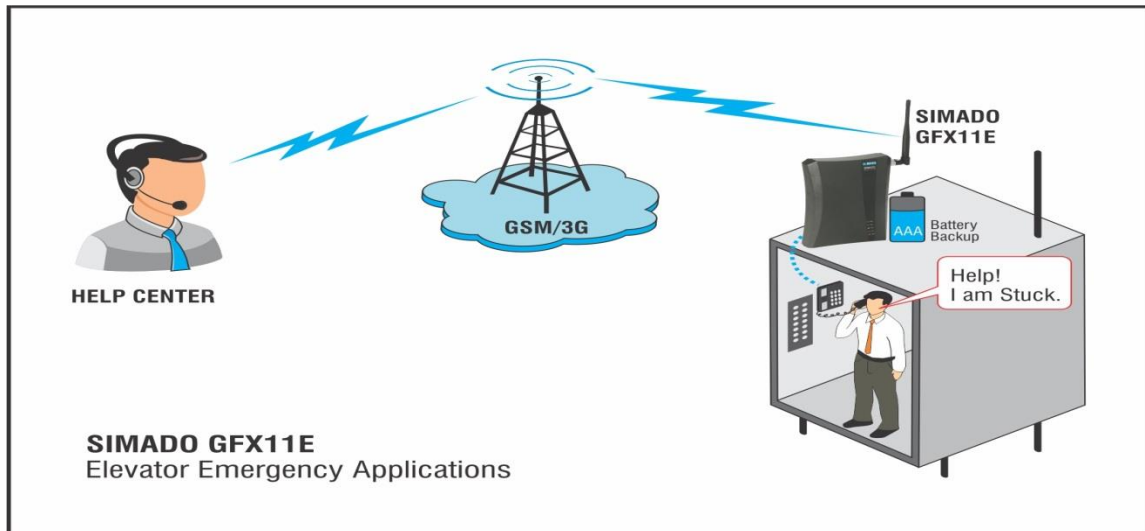

APPLICATION NOTE - 33

Product: SIMADO GFX11E

Application: GSM FCT for Emergency Applications

Introduction:

SIMADO GFX11E is a Fixed Cellular Terminal (FCT) with built-in battery back-up useful for Power Cut and Emergency Applications. During any alarm situation, caller can quickly connect with emergency service or hotline number just by lifting up the handset. When power fails, GFX11E with battery back-up enables the user to establish a link with the help center. GFX11E can be used in various areas such as elevators, ATMs, parkades, hospitals, shopping malls and senior citizen's homes.

Application Scenario:

- In event of power failure, people stuck in critical conditions need emergency backup solution for seeking rescue from help center
- In similar conditions, SIMADO GFX11E with built-in battery can establish communication link with Help Center and Emergency Services
- Victims can use the telephone connected with GFX11E and use Hotline service or dial Emergency Help Center numbers immediately
- In event of power failure or low battery, GFX11E sends SMS notifications to service center
- Emergency Services such as Fire, Police, Ambulance etc. can be reached even if SIM is not Present

Key Features:

- 1 GSM SIM and 1 FXS Port
- Built-in Battery Back-up
- Hotline Number Support
- Emergency Number Dialing
- Automatic Number Translation
- SMS Notification
- Network Selection
- Signal Strength Indication
- Quad-Band and Tri-Band Support
- Rechargeable Battery