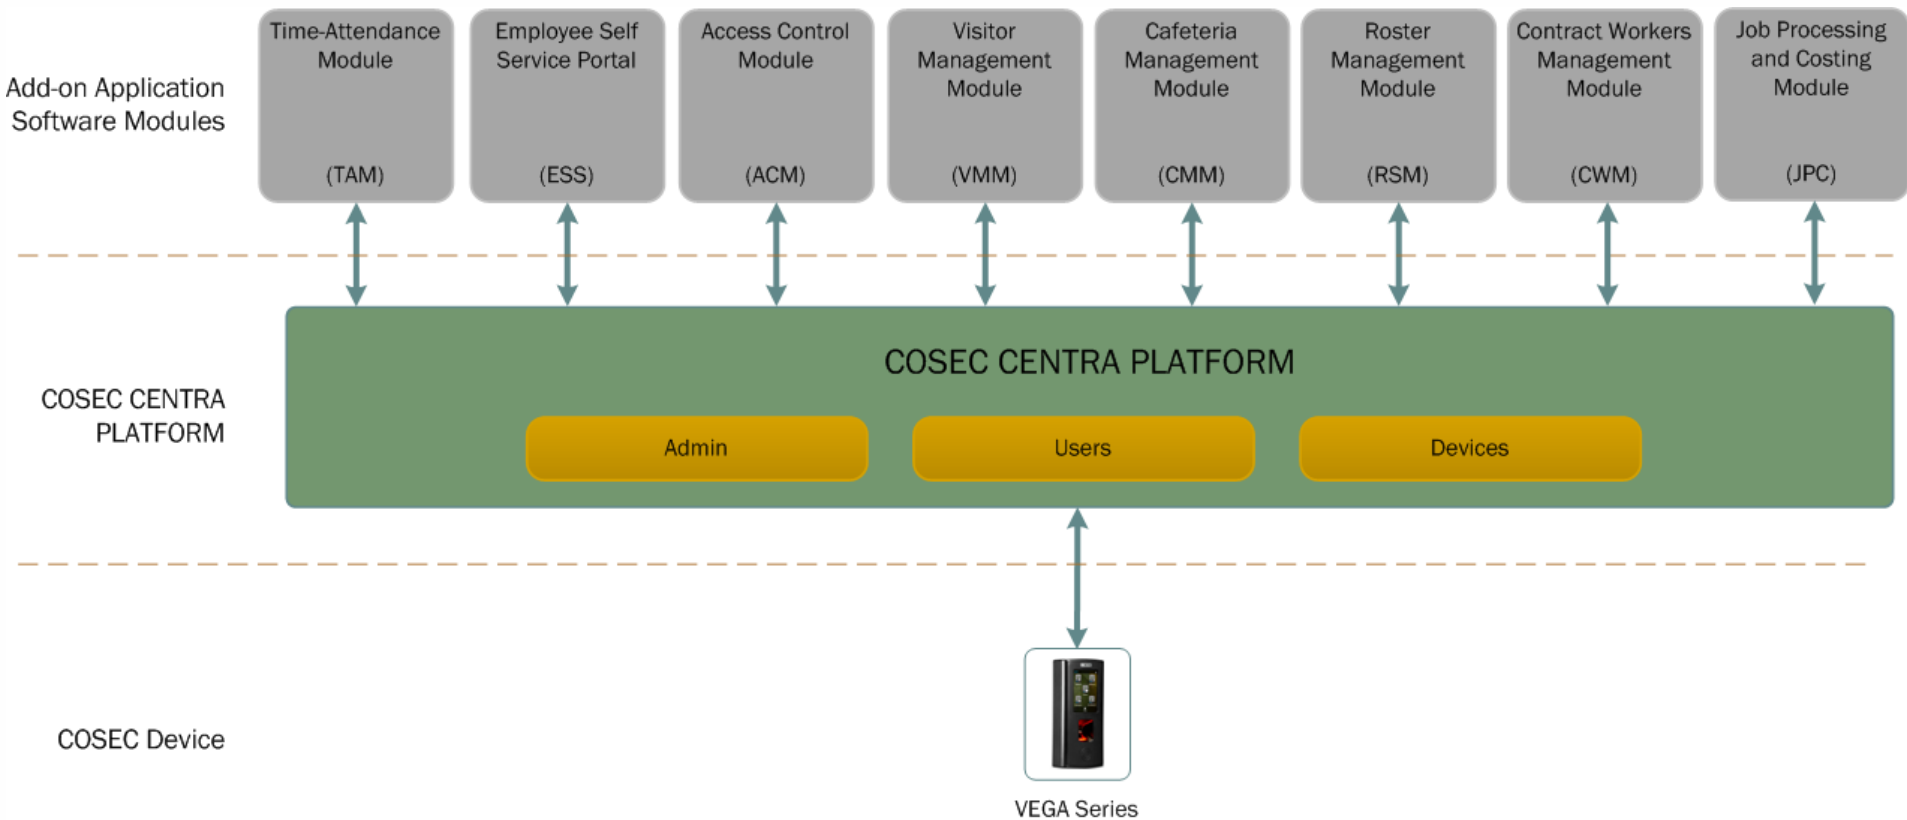

COSEC Architecture