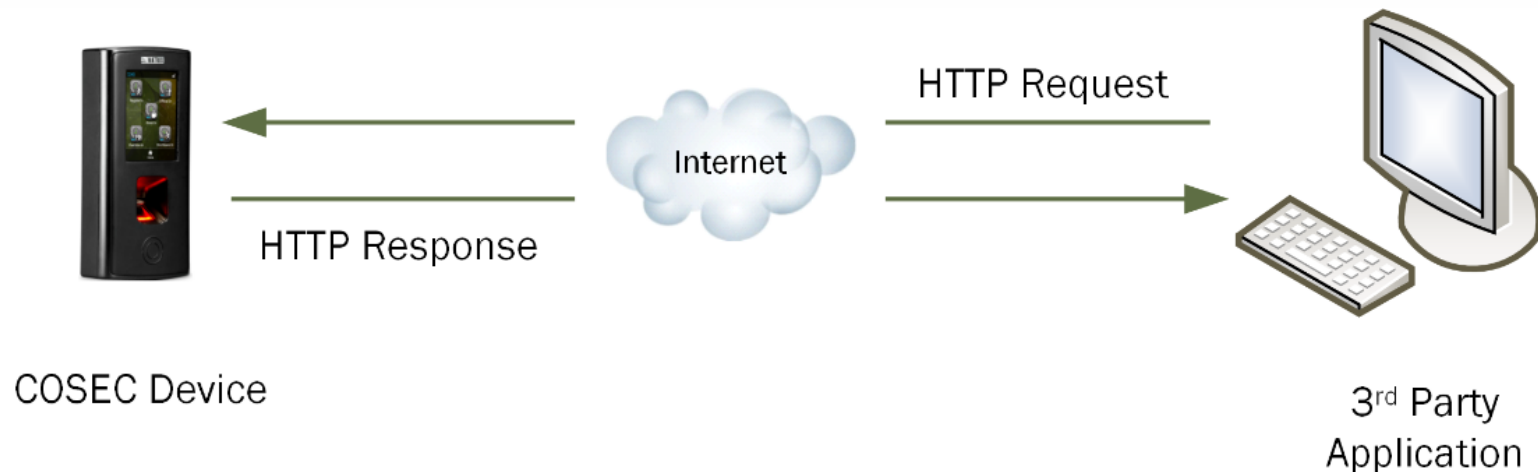

Capabilities

Design

Credentials

Communication

Interfaces

Operation

- Standalone and Network Operation
- Easy Mounting on Back Plate
- User Friendly GUI
- Leverage Existing Network Infrastructure
- Minimum Wiring

# Integration via Device API

- Communicate with 3<sup>rd</sup> Party Software Directly
- Integration with 3<sup>rd</sup> Party Application Such as Time-Attendance, Access Control, HRM, Payroll etc